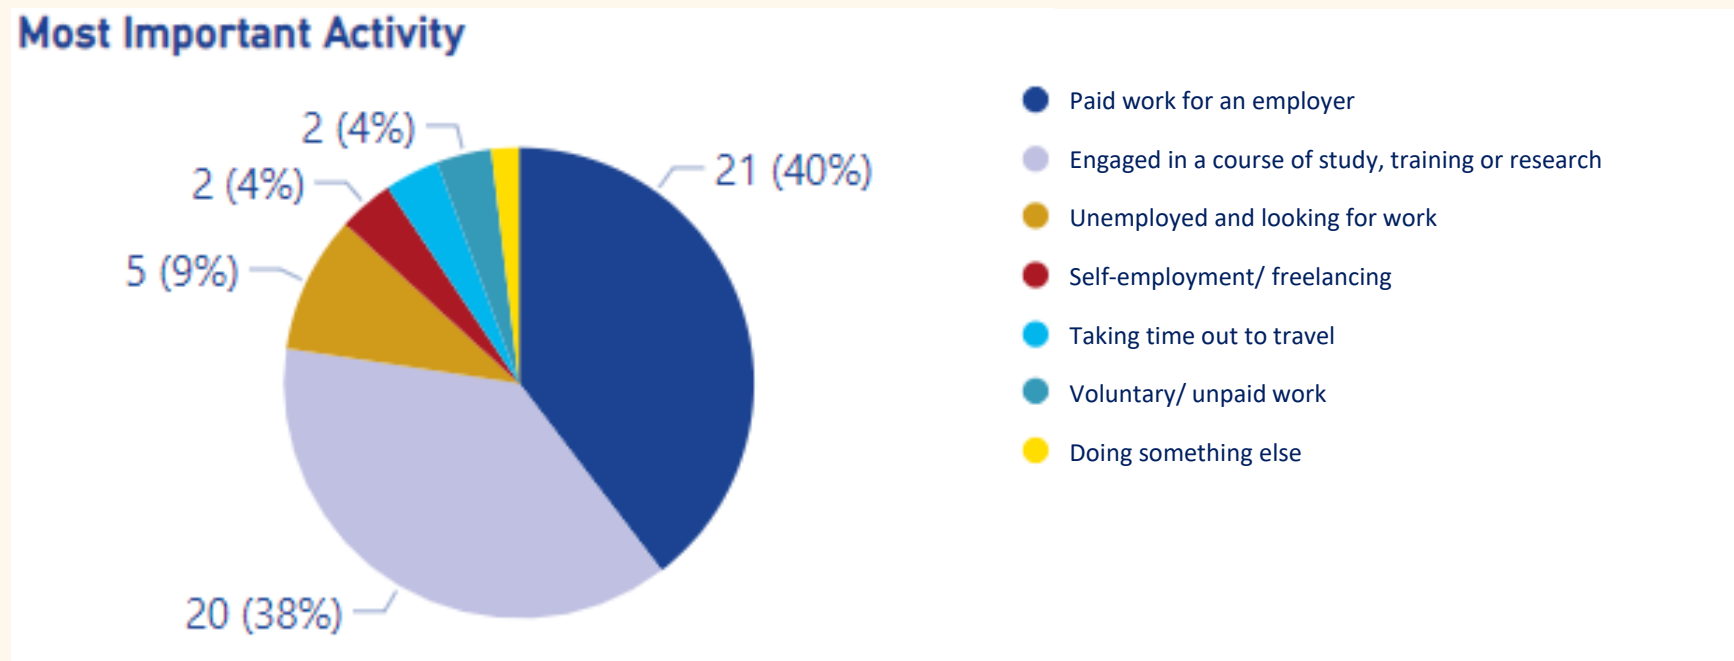

Most important activity

Graduate Outcomes captures the **perspectives and current status of recent graduates**. All graduates who completed a programme/qualification will be asked to take part in the survey **15 months after they finish their studies**. This survey aims to help current and future students gain an insight into career destinations and development.

The data presented here was collected in 2023 **from the 2020/21 undergraduate** cohort of leavers from higher education.