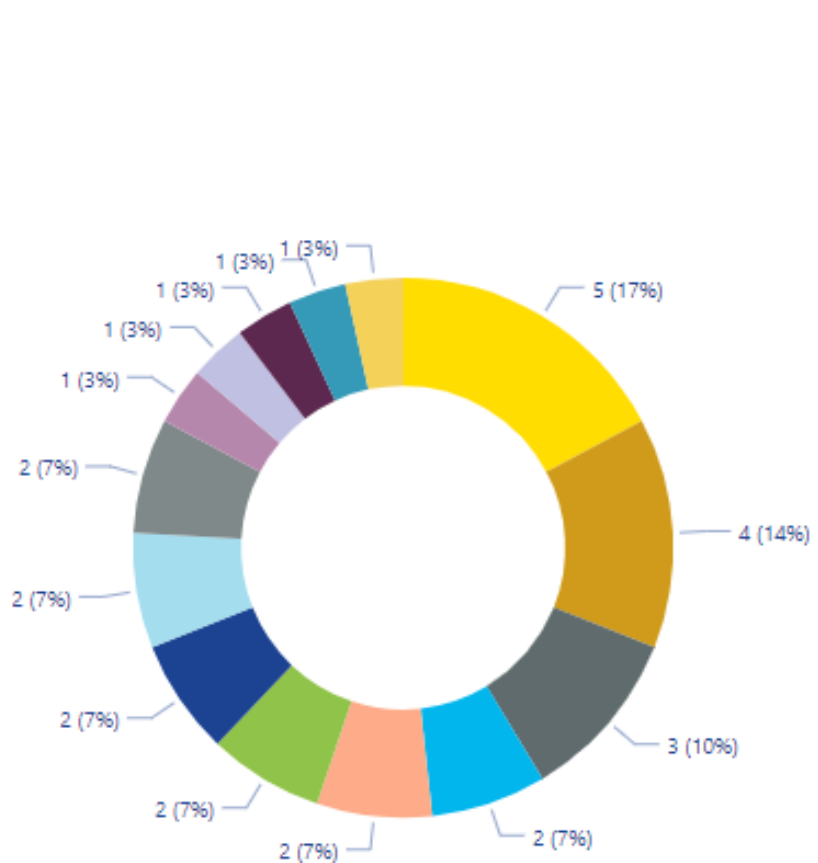

Industry Insights

Standard Industrial Classifications (SIC)

- Professional, scientific and technical activities
- Education
- Wholesale and retail trade
- Accommodation and food service activities
- Agriculture, forestry and fishing
- Arts, entertainment and recreation
- Human health and social work activities
- Other service activities
- Public administration and defence
- Activities of extraterritorial organisations
- Administrative and support service activities
- Information and communication
- Manufacturing
- Transportation and storage

Organisations UG School of Biological Sciences graduates are working at:

- Pentland Ponies
- Lindblad Expeditions
- Marine Scotland Science
- Tweed Foundation
- NatureScot
- Scottish Woodlands
- NHS
- Finnish Museum of Natural History
- Mackies of Scotland
- Fugro
- Charles River
- British Maritime Technology
- Agile Solutions