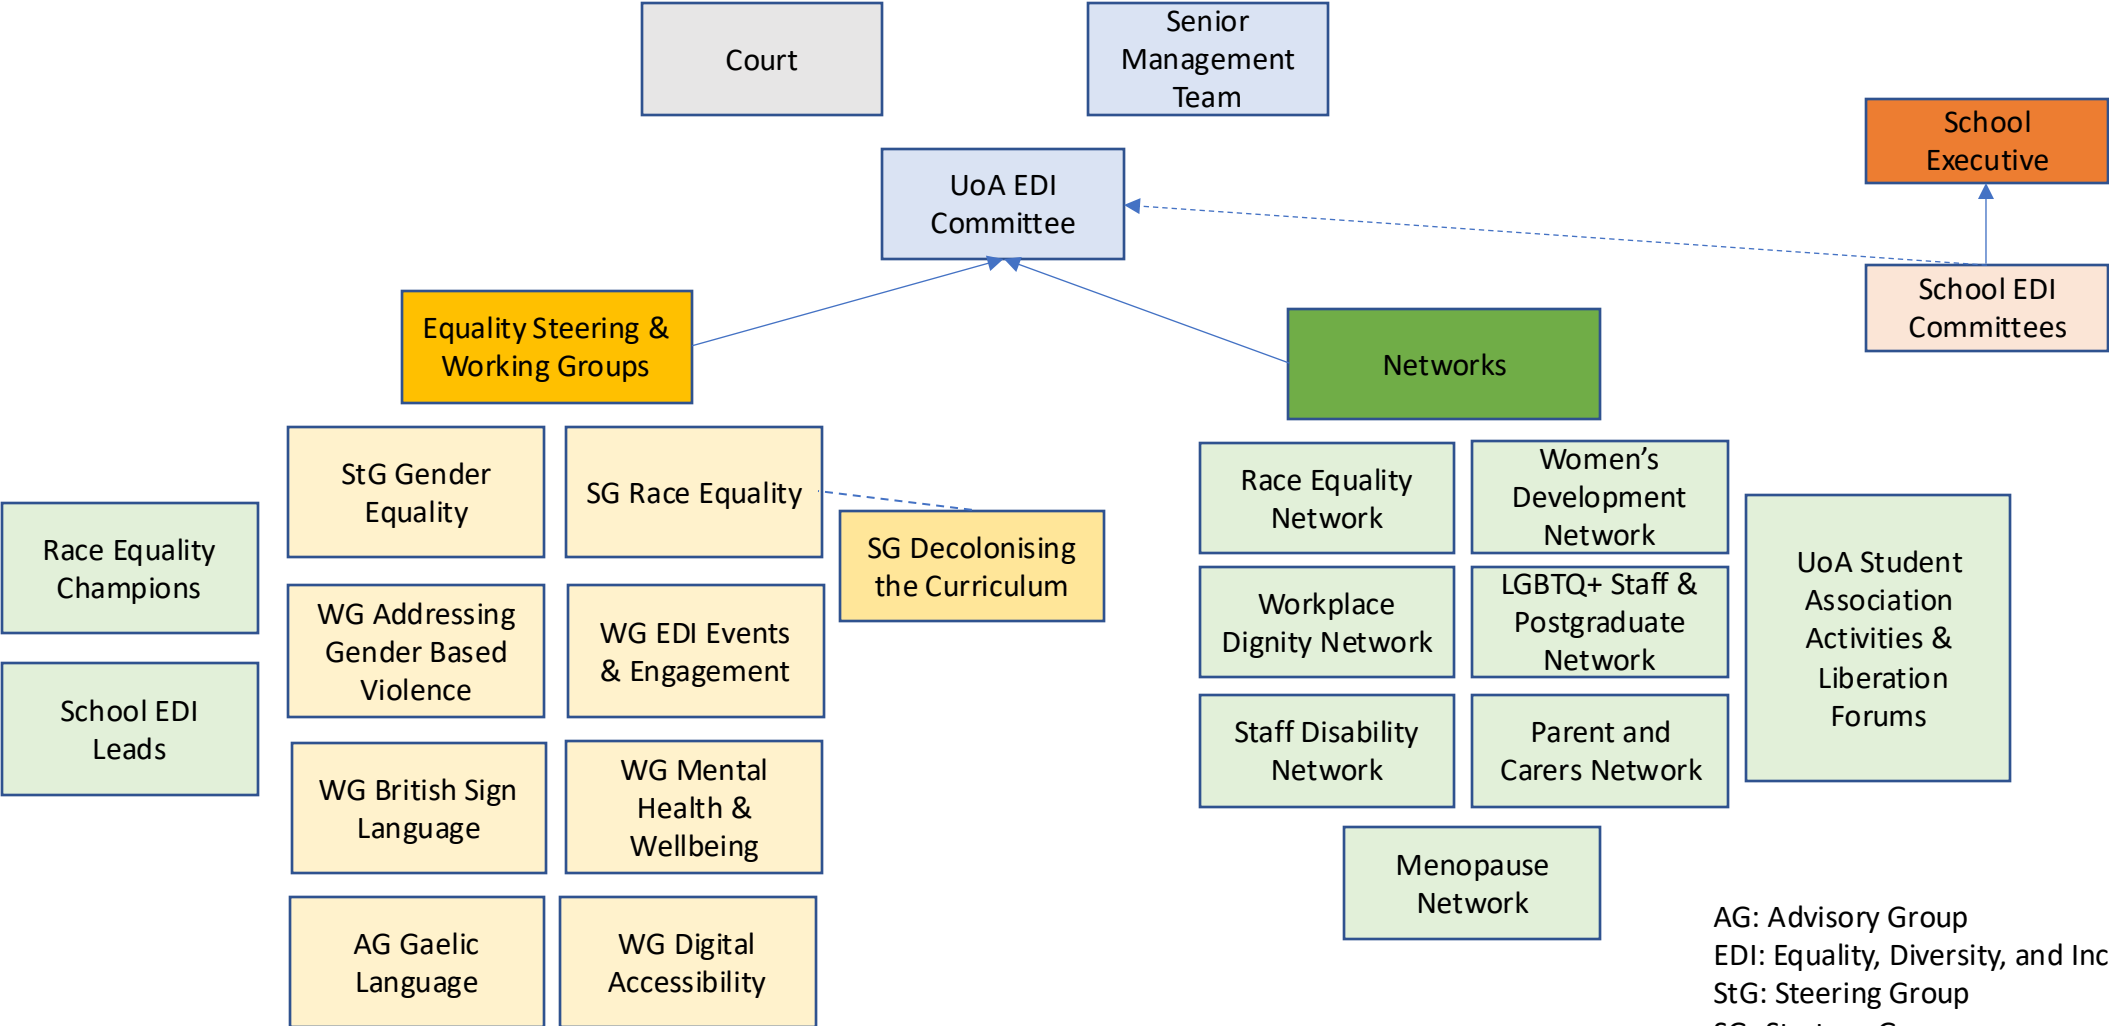

UoA: Equality, Diversity, and Inclusion Network

AG: Advisory Group
 EDI: Equality, Diversity, and Inclusion
 StG: Steering Group
 SG: Strategy Group
 WG: Working Group
 UoA: University of Aberdeen