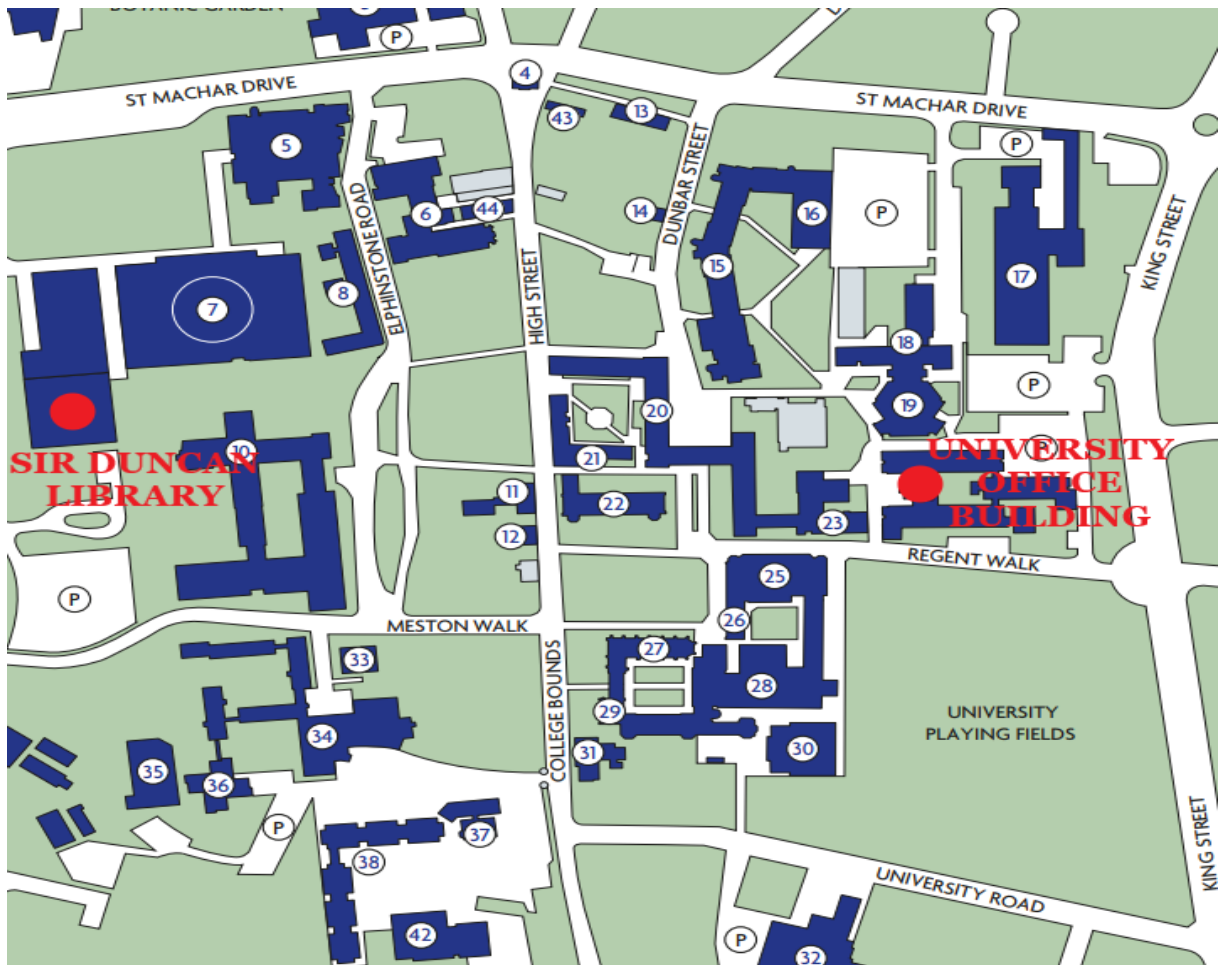

## Nearest Bus Stops to Old Aberdeen Campus

- School Drive (bus no. 1 and 2, 60, 62, 63, 67, 68)
- Old Aberdeen (bus no. 20)

## Train Station to Old Aberdeen Campus

From the the Train station you can walk to the Bus Station in Union Square in 2 minutes. From the Bus Station, buses no. 60, 62, 63, 67 and 68 go directly next to the campus. Take off at School Drive Stop.

Alternatively, you can opt for walking from Union Square to Union Street, the city's main thoroughfare. When you reach Union Street, cross to the other side of the road. The numbers 1 and 2 travel east along King Street and pass the University. Alight just after the King's playing fields on your left. Take off at School Drive Stop.

The number 20, from Littlejohn Street, next to Marischal College, links the city centre with the main Old Aberdeen campus (Take off at Old Aberdeen Stop).

Buses require exact fare, so have 10p and 5p coins ready. Additional payment options can be found on the [Stagecoach Aberdeen Tickets web page](#) and on the [First Aberdeen Tickets web page](#).