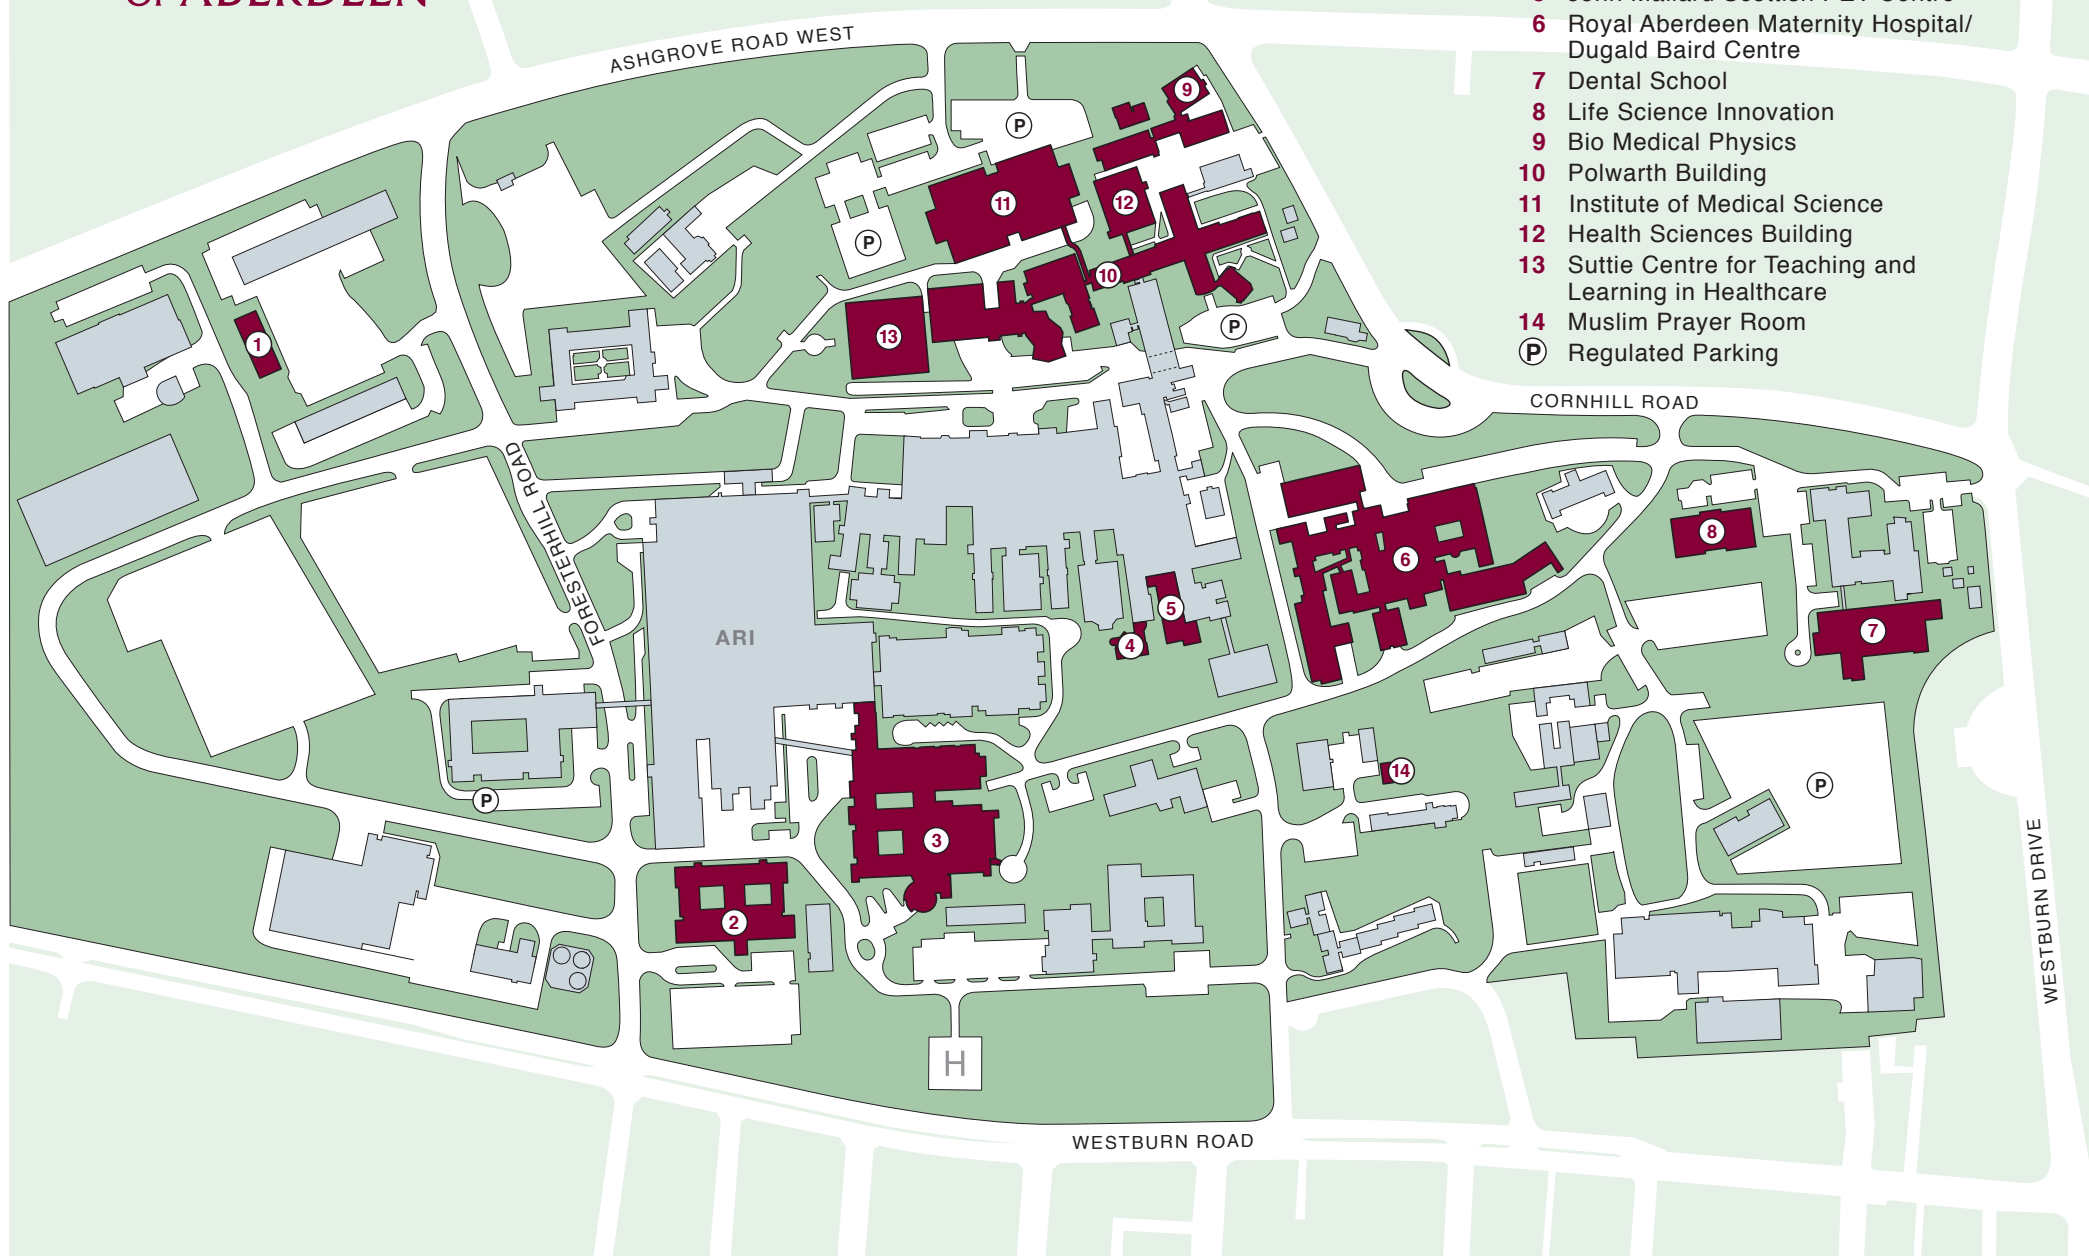

1 4 9 5
**UNIVERSITY
OF ABERDEEN**

FORESTERHILL CAMPUS MAP

- 1** Liberty Safe Work Research Centre
- 2** Foresterhill Health Centre
- 3** Royal Aberdeen Children's Hospital
- 4** Lilian Sutton Building
- 5** John Mallard Scottish PET Centre
- 6** Royal Aberdeen Maternity Hospital/
Dugald Baird Centre
- 7** Dental School
- 8** Life Science Innovation
- 9** Bio Medical Physics
- 10** Polwarth Building
- 11** Institute of Medical Science
- 12** Health Sciences Building
- 13** Suttie Centre for Teaching and
Learning in Healthcare
- 14** Muslim Prayer Room
- P** Regulated Parking