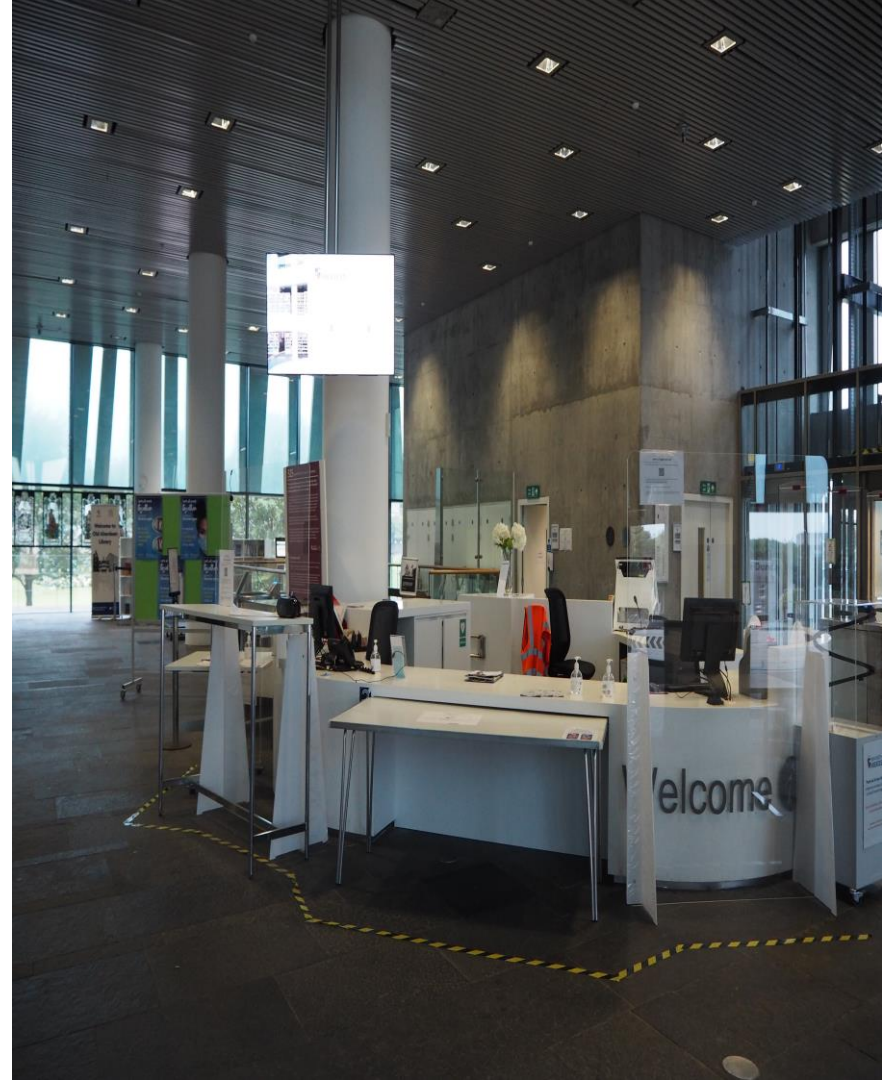

1495

UNIVERSITY OF
ABERDEEN

ABERDEEN 2040

The Sir Duncan Rice Library Tour

Ground Floor

March 2024

The Welcome Desk

- Staffed during opening hours
- Security screen and microphone
- General enquiries and assistance, forgotten cards, visitor access
- Self-Service machine
- Plasma screen displays graphically the occupancy level of library

The Collections: access through security gates

- University ID card is also library card for entry
- Stairs down to Special Collections on the left
- Lifts ahead for Modern Collections
- Stairs for all floors 1-7

Toilets

- Unisex
- In same location (next to lifts on North side) across all floors
- Includes an accessible toilet on both North and South side of building

The Gallery

- Primary venue for ongoing programme of temporary exhibitions, showcasing collections from across Museums and Special Collections.
- Located to the left of the Welcome Desk
- Entry is free to all

Self – issue machine

- Located at the Welcome Desk before you exit through the security gates
- Last opportunity to check out physical items before leaving the building

Returns Room

- In North-east corner of ground floor
- Internal drop - accessible during opening hours, no card needed
- External drop – accessible when building is closed, card needed to operate