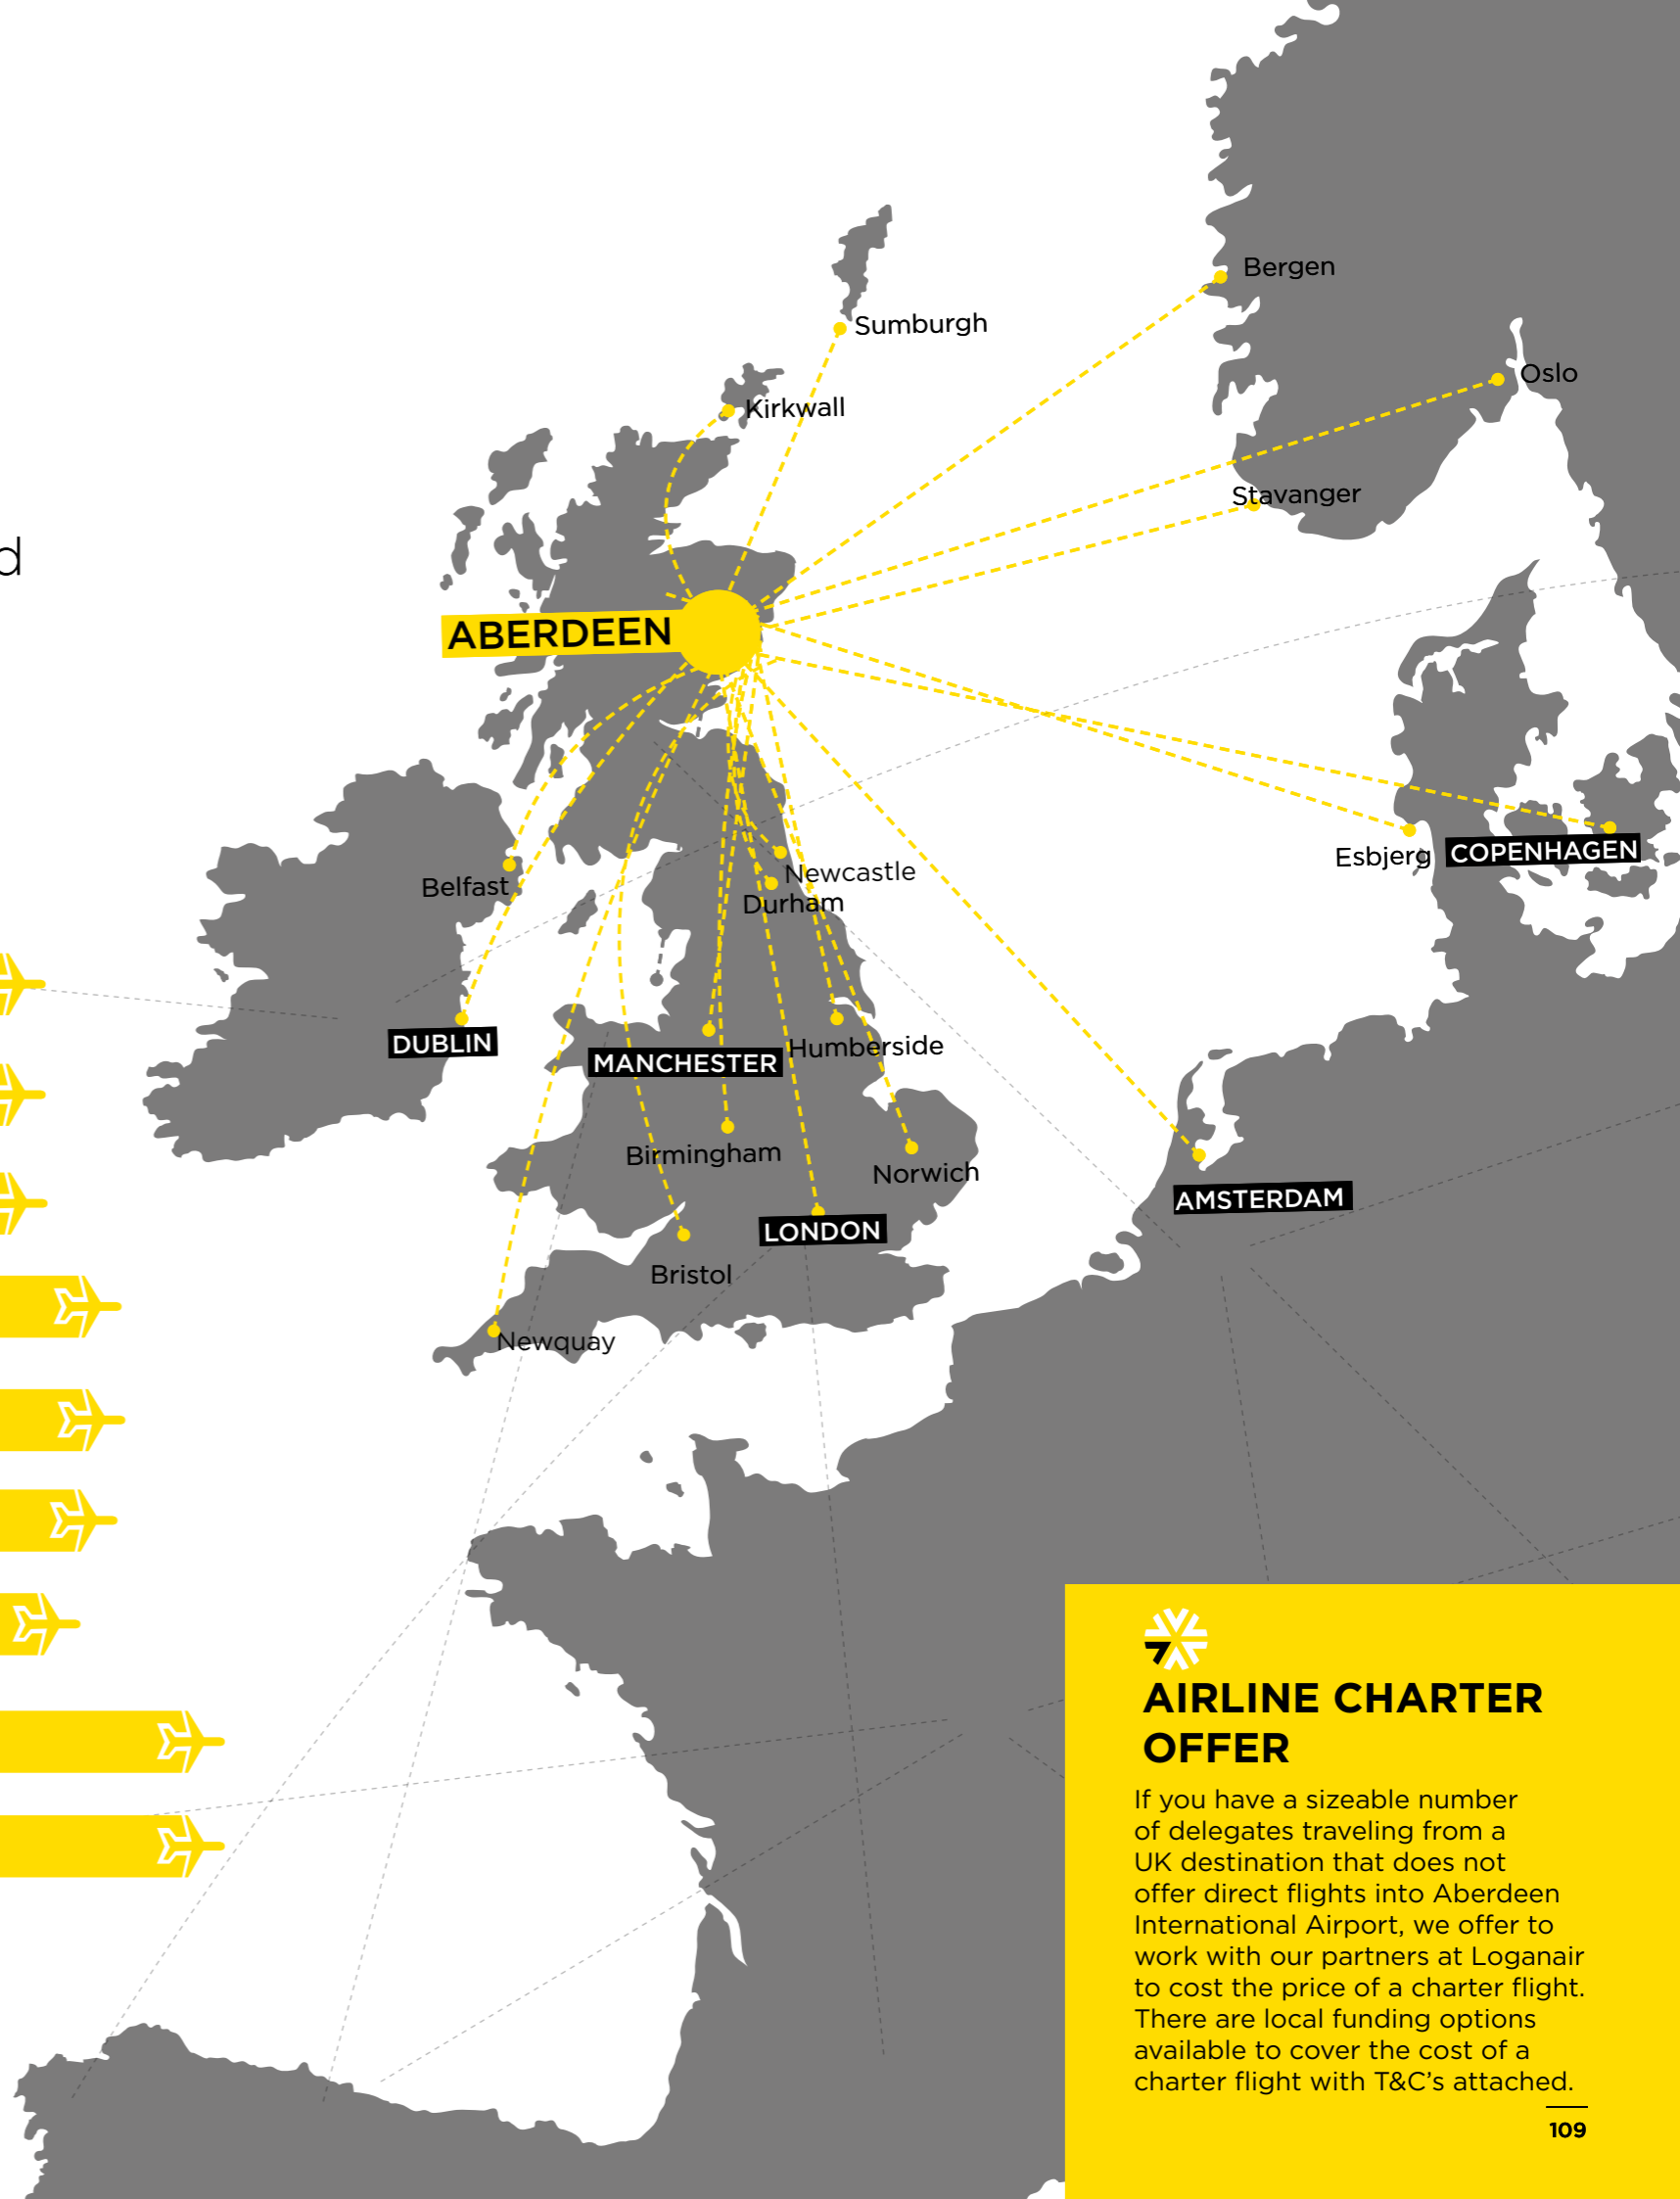

Well Connected

Aberdeen is two flights from almost anywhere in the world

31-36

UK FLIGHTS PER DAY

12-14

EUROPE FLIGHTS PER DAY

5

CONNECTING HUBS:

- London
- Dublin
- Amsterdam
- Manchester
- Copenhagen

Manchester 4 flights a day / 28 flights per week	1 hr 25 mins	
Birmingham 3 flights a day / 21 flights per week	1 hr 25 mins	
Bristol 1 flight a day / 7 flights per week	1 hr 25 mins	
London Heathrow 7 flights a day / 49 flights per week	1 hr 35 mins	
London Gatwick 3 flight a day / 23 flights per week	1 hr 35 mins	
Dublin 1 flights a day / 7 flights per week	1 hr 20 mins	
Belfast 1 flights a day / 7 flights per week	1 hr 10 mins	
Amsterdam 5 flights a day / 35 flights per week	1 hr 30 mins	
Copenhagen 1 flights per week	1 hr 50 mins	

Flights noted above are all direct routes and the list is not exhaustive.

AIRLINE CHARTER OFFER

If you have a sizeable number of delegates traveling from a UK destination that does not offer direct flights into Aberdeen International Airport, we offer to work with our partners at Loganair to cost the price of a charter flight. There are local funding options available to cover the cost of a charter flight with T&C's attached.