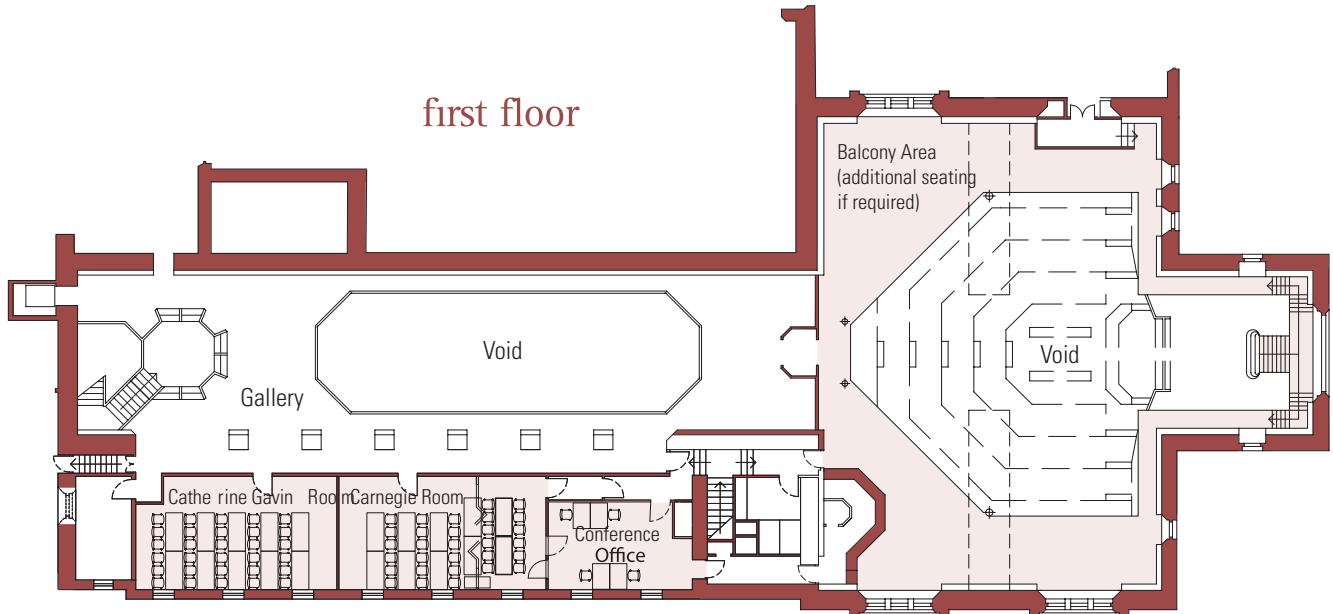

CAPACITIES	
James MacKay Hall	
Theatre	50
Boardroom	-
Classroom	-
Reception	150
Dinner	-
Dinner/Dance	-

CAPACITIES	
Auditorium	
Theatre	148
Boardroom	-
Classroom	-
Reception	-
Dinner	-
Dinner/Dance	-

CAPACITIES *	
Multimedia Room	
Theatre	40
Boardroom	30
Classroom	30
Reception	-
Dinner	-
Dinner/Dance	-

CAPACITIES *	
City of Aberdeen Room	
Theatre	40
Boardroom	26
Classroom	26
Reception	-
Dinner	-
Dinner/Dance	-

* During term time classroom set up is mandatory.

CAPACITIES *	
Catherine Gavin Room	
Theatre	40
Boardroom	30
Classroom	35
Reception	-
Dinner	-
Dinner/Dance	-